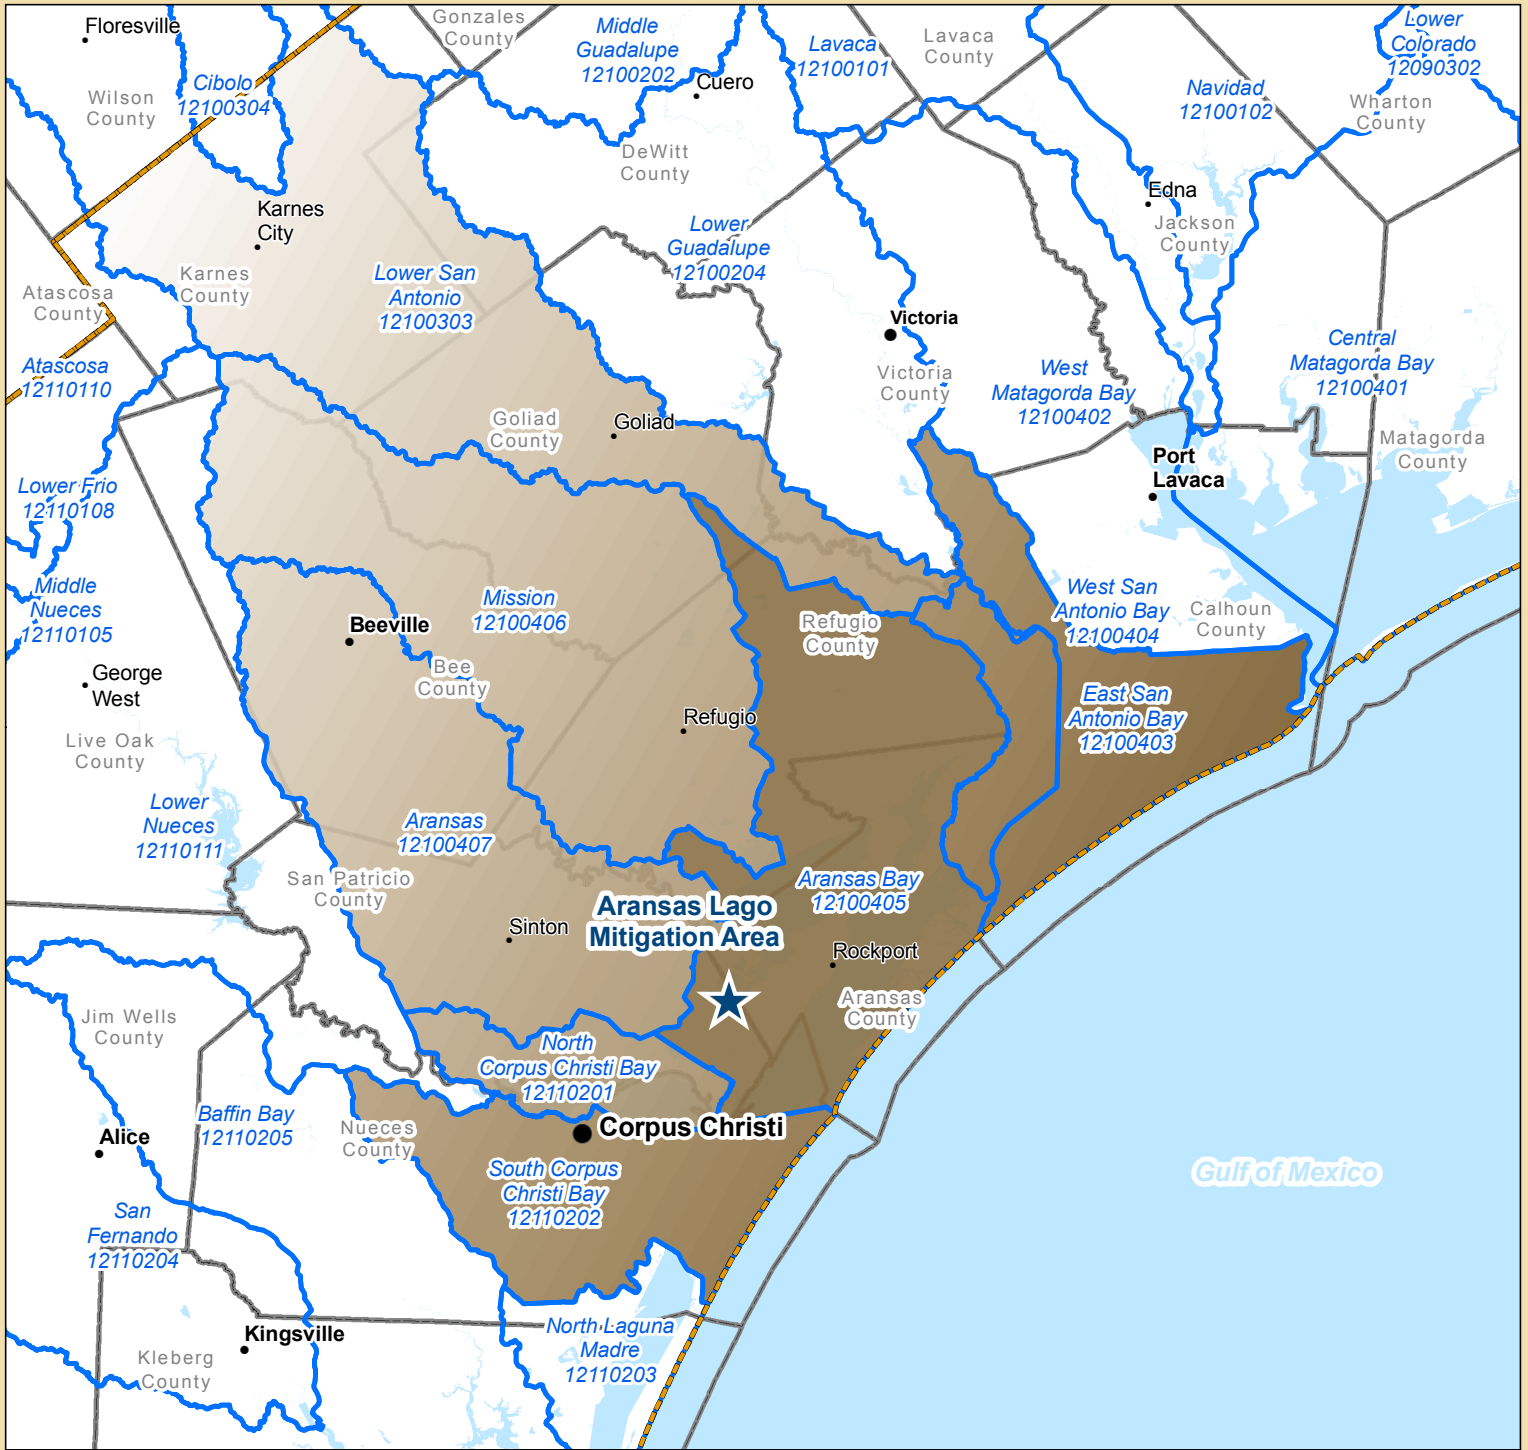

# Aransas Lago Mitigation Area

Aransas Lago Mitigation Area

8 Digit HUCs

Cities

Approximate Impact-Offset Area

Major Water Bodies

Major Roads

USACE District Boundaries