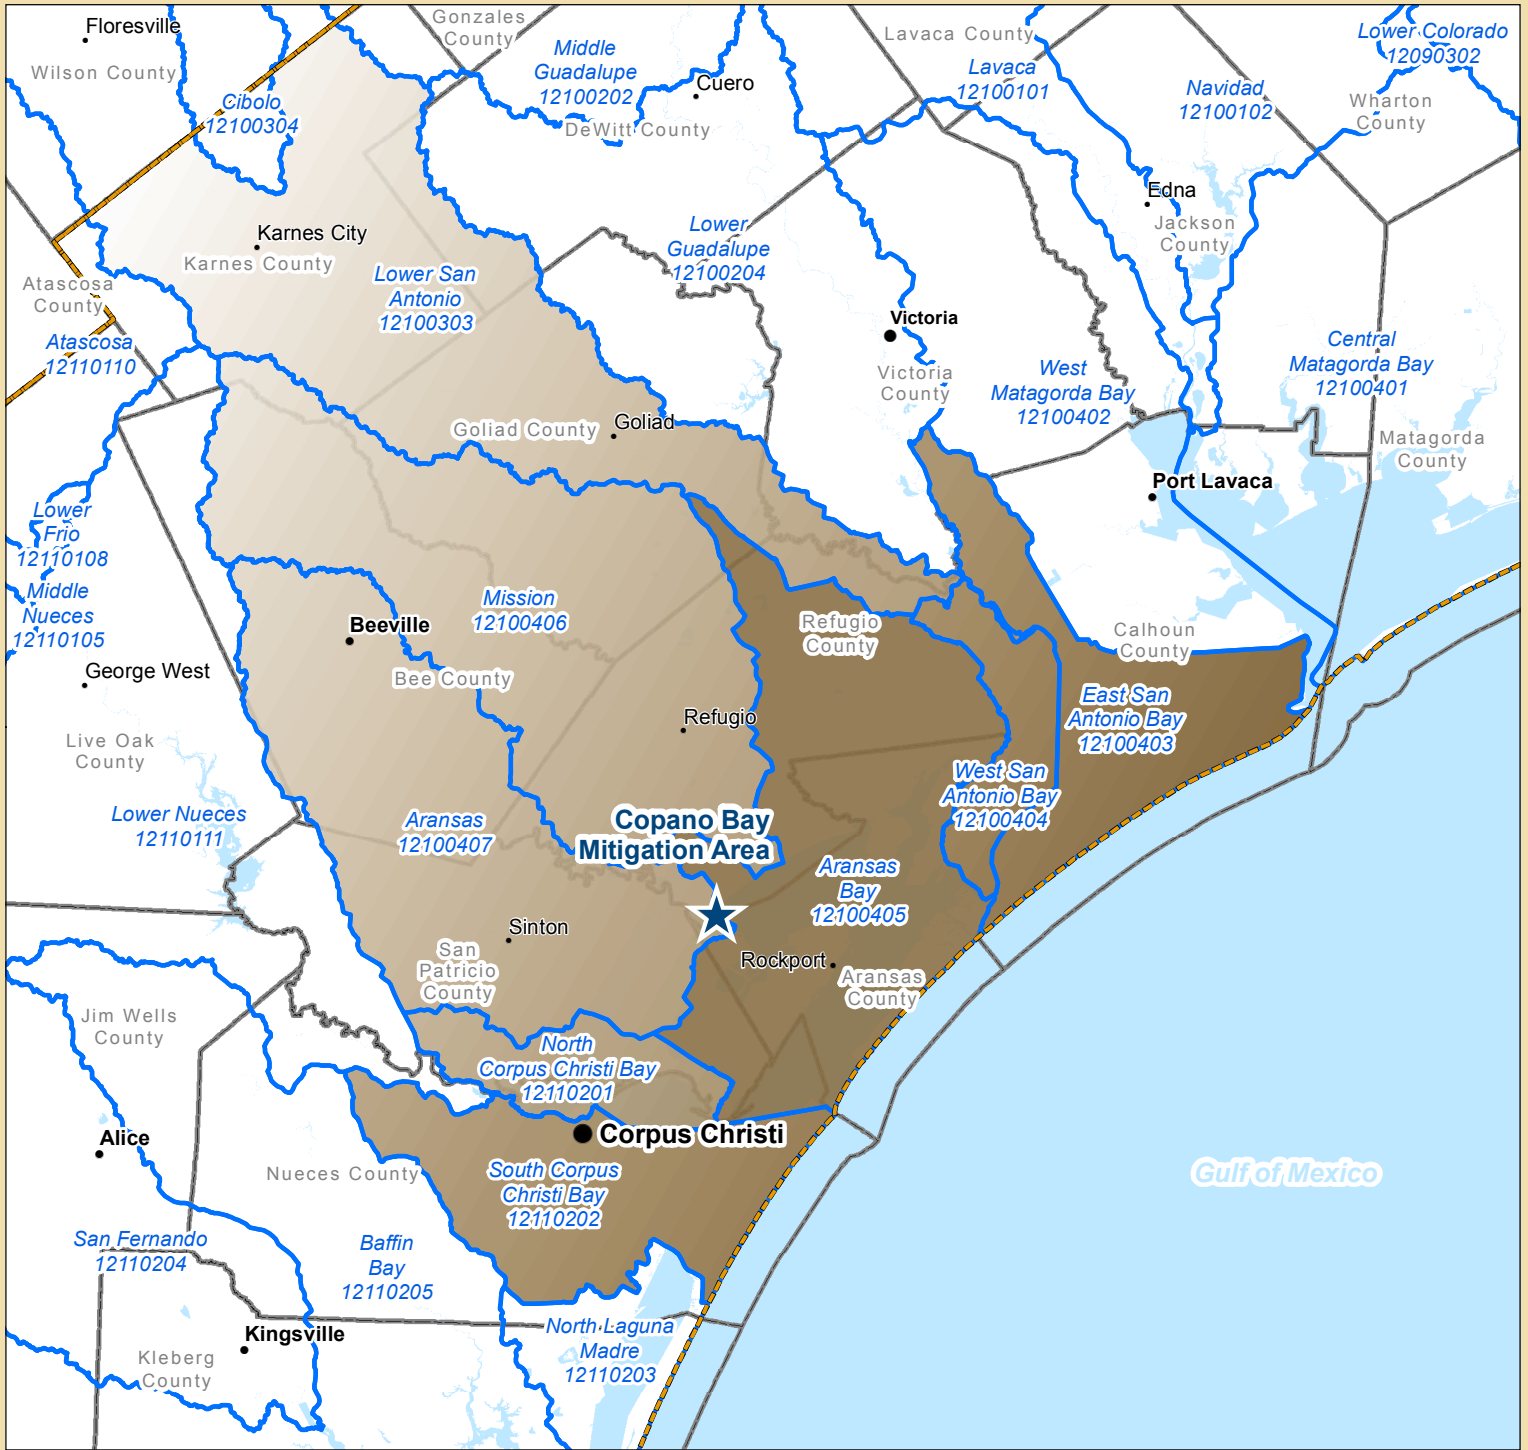

Copano Bay Mitigation Area

★ Copano Bay Mitigation Area
 8 Digit HUCs
 ● Cities
 Approximate Impact-Offset Area
 Major Water Bodies
 — Major Roads
 USACE District Boundaries
 Counties

MitigationSolutionsUSA™
 www.msusa.com