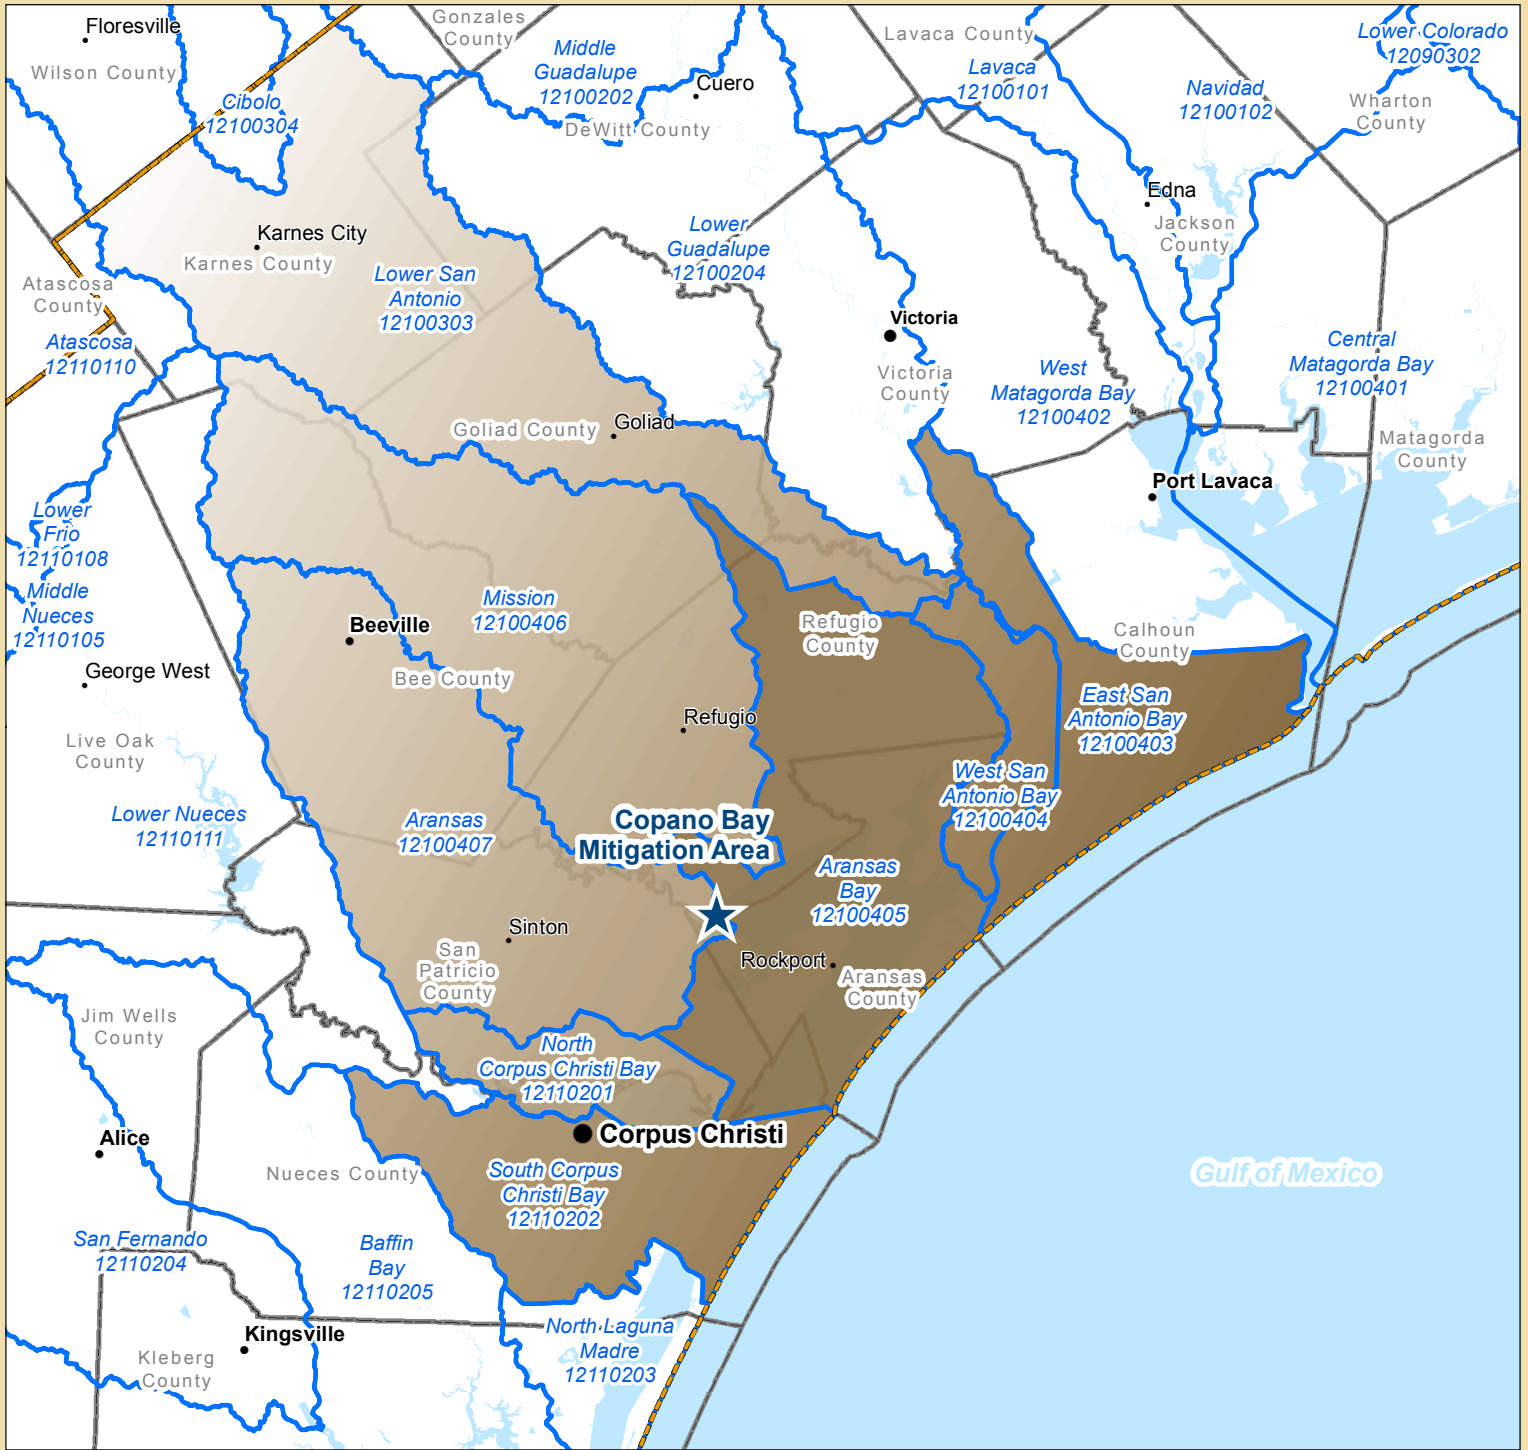

Copano Bay Mitigation Area

Copano Bay Mitigation Area

8 Digit HUCs

Cities

Approximate Impact-Offset Area

Major Water Bodies

Major Roads

USACE District Boundaries

Counties