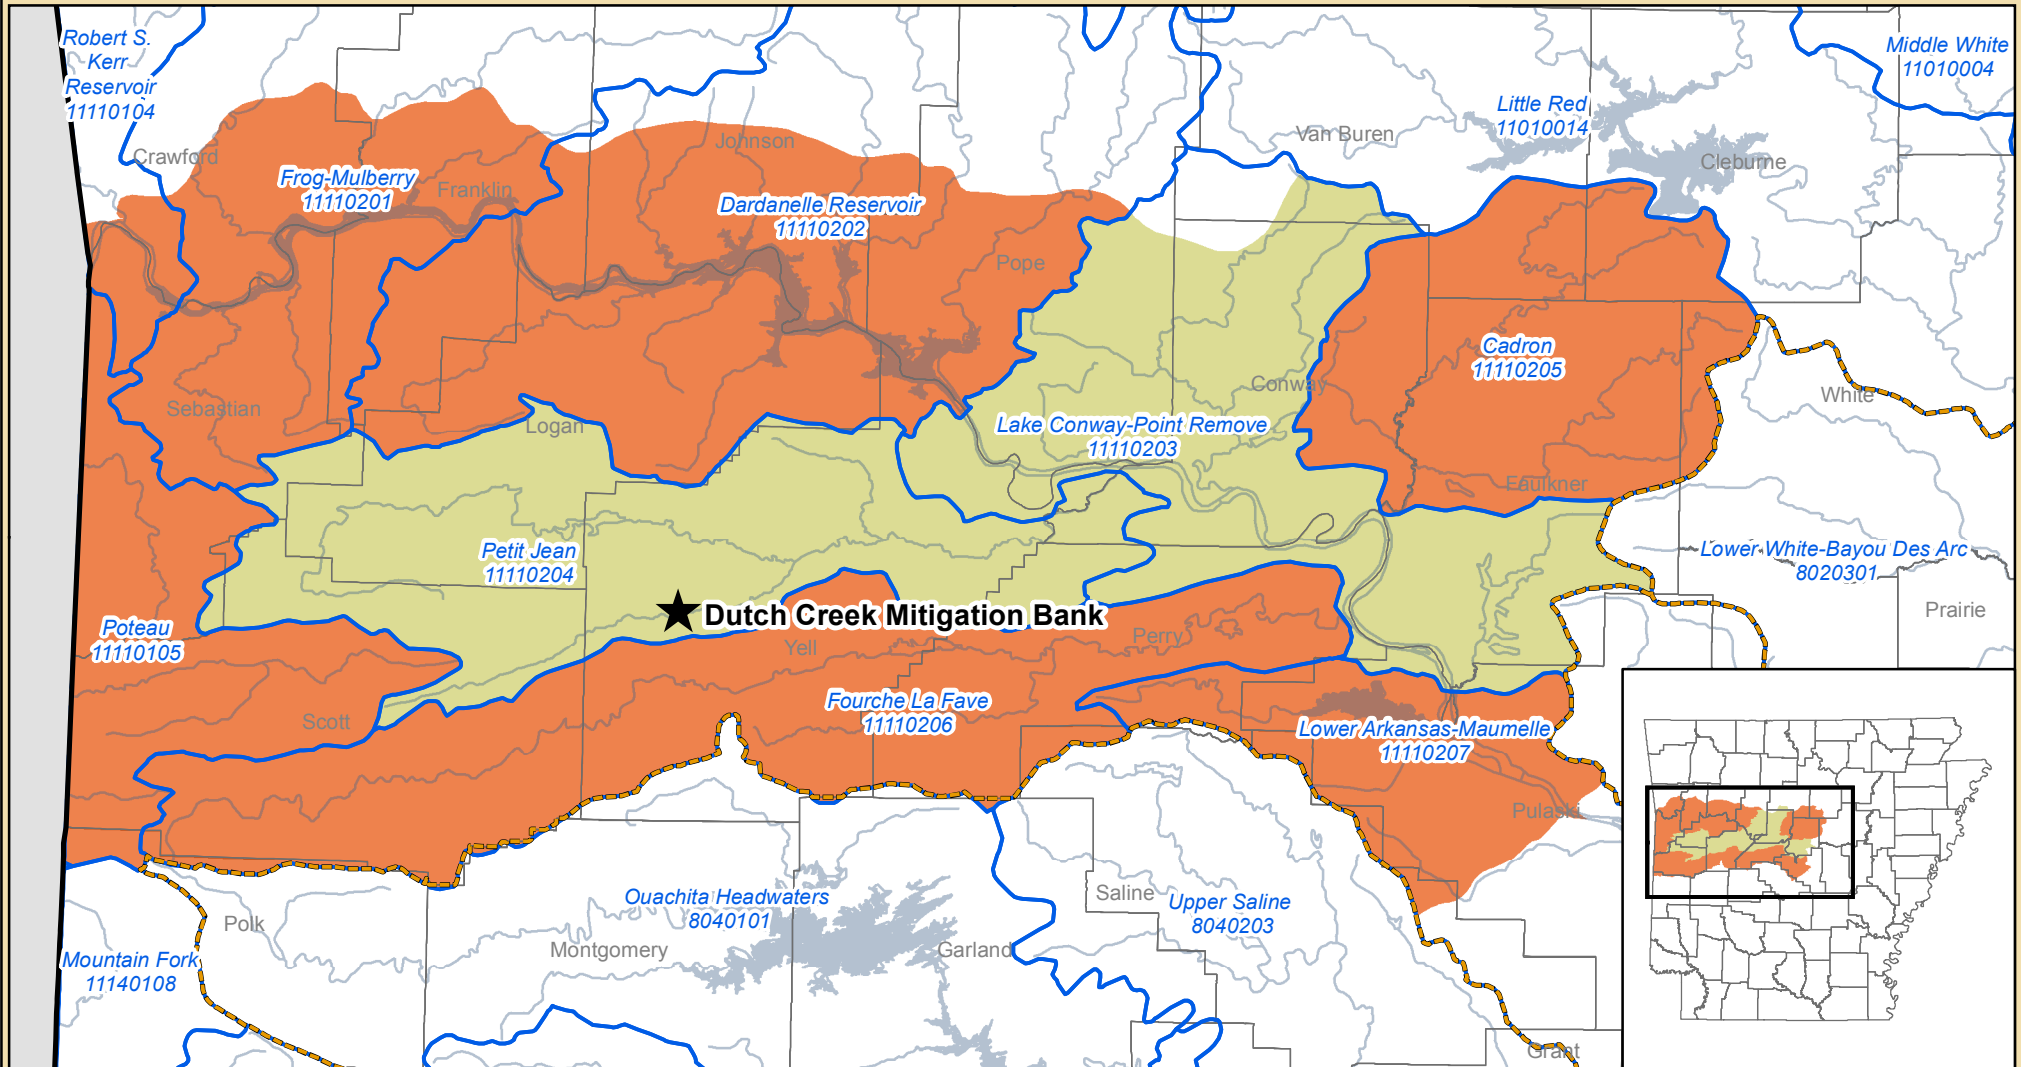

Dutch Creek Mitigation Bank Service Area Map

 Dutch Creek Mitigation Bank	 8 Digit HUCs	 Arkansas Counties
 Primary Service Area	 USACE District Boundaries	
 Secondary Service Area		

Date: 4/22/2015

Vector data are for representation only and should not be used for legal description