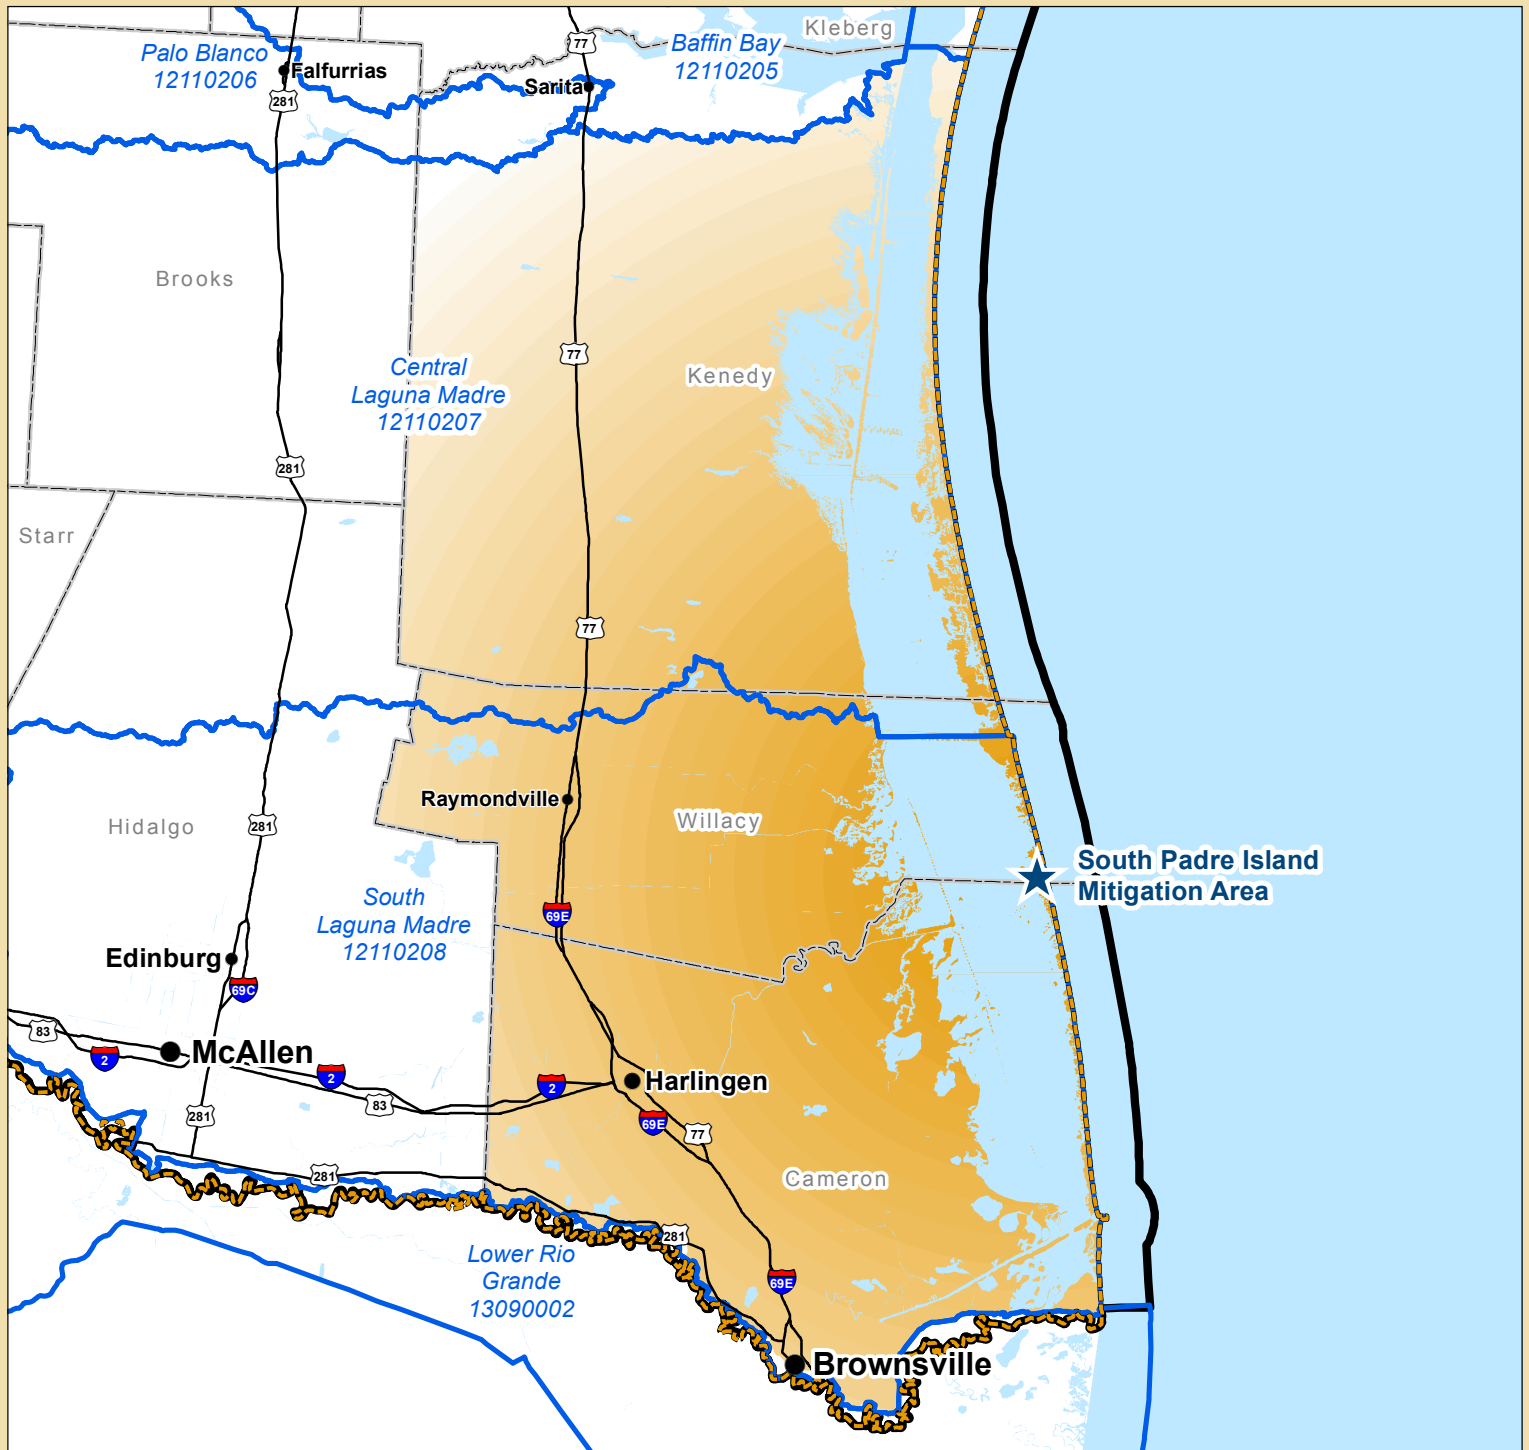

South Padre Island Mitigation Area

- ★ South Padre Island Mitigation Area
- Approximate Extent of South Padre Island Mitigation Area's Impact-Offset Influence
- 8 Digit HUCs
- USACE District Boundaries
- Major Water Bodies
- Cities
- Major Roads
- Counties
- States